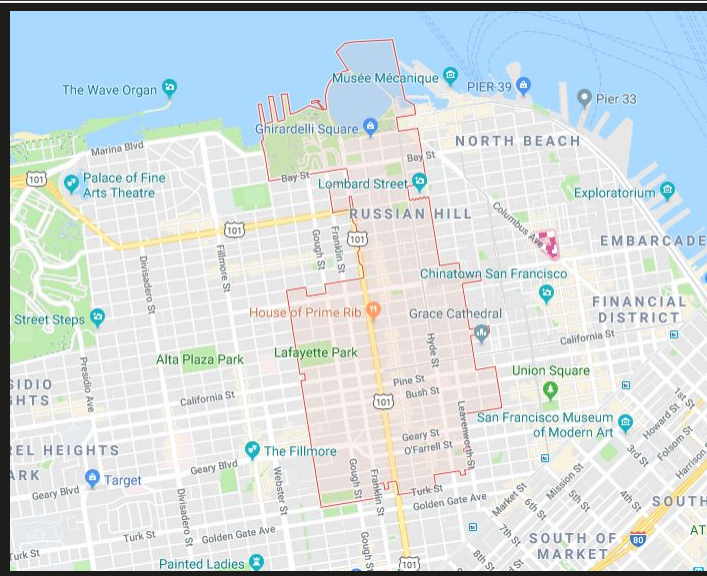

Area Code: 94109

Average household income: $106,762

Most common ethnicity: White /
Asian

Most Common Level of Education:
Bachelor's Degree